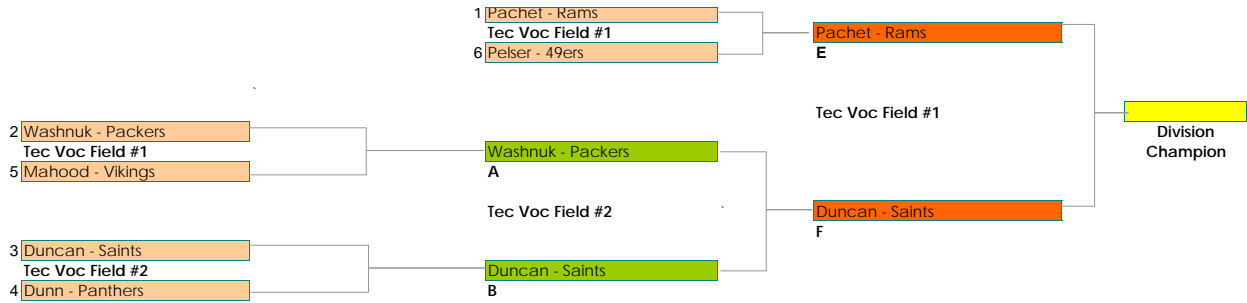

# 16/17 Competitive Male (1994 & 1995) Play Off Schedule 2011

\*Please note that the number to the left, beside your team name, is for ranking not your team number\*

PLEASE NOTE:   
Indicates Quarter Final Game  
Indicates Semi-Final Game  
Indicates Final Game  
Indicates Champion

Wednesday, June 22, 2011

6:30 PM

Wednesday, June 22, 2011

7:30 PM

Wednesday, June 29, 2011

\*\*\*7:30 PM\*\*\*

## Competitive Division