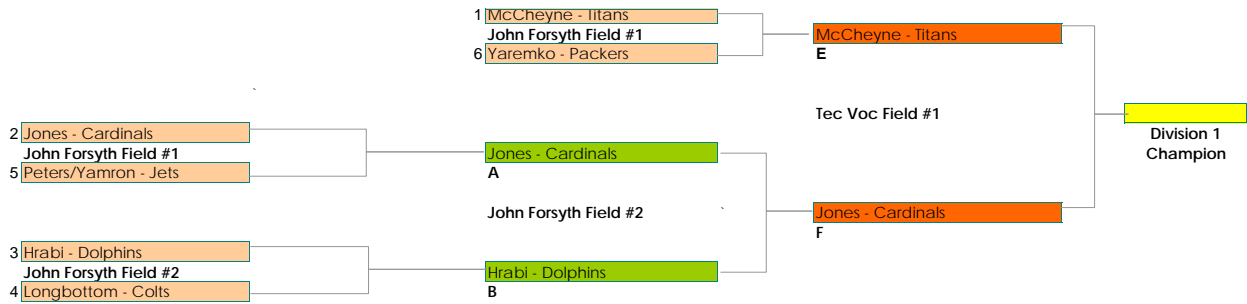

15 Regular (1996) Play Off Schedule 2011

Please note that the number to the left, beside your team name, is for ranking not your team number

PLEASE NOTE: Indicates Quarter Final Game
Indicates Semi-Final Game
Indicates Final Game
Indicates Champion

Monday, June 20, 2011
6:30 PM

Monday, June 20, 2011
7:30 PM

Monday, June 27, 2011
6:30 PM

Division 1