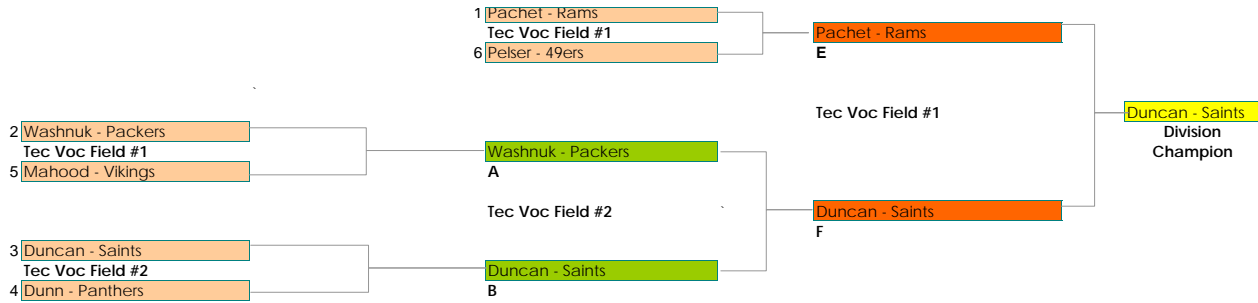

16/17 Competitive Male (1994 & 1995) Play Off Schedule 2011

Please note that the number to the left, beside your team name, is for ranking not your team number

PLEASE NOTE: Indicates Quarter Final Game
Indicates Semi-Final Game
Indicates Final Game
Indicates Champion

Wednesday, June 22, 2011

6:30 PM

Wednesday, June 22, 2011

7:30 PM

Wednesday, June 29, 2011

7:30 PM

Competitive Division

Non-Competitive Division