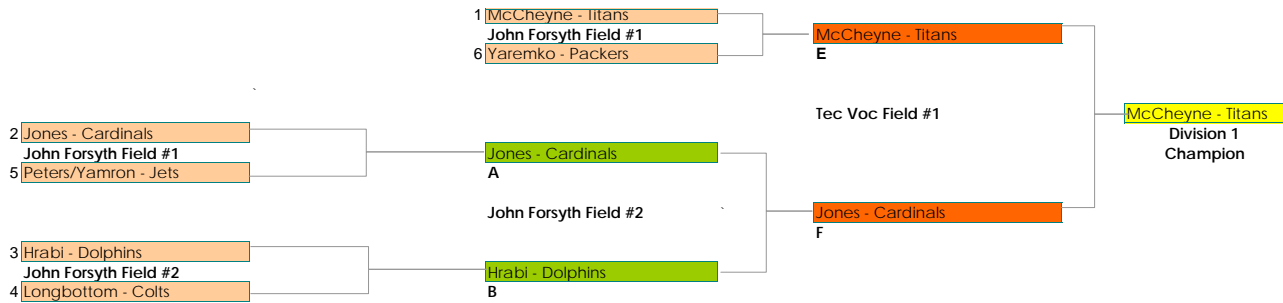

15 Regular (1996) Play Off Schedule 2011

Please note that the number to the left, beside your team name, is for ranking not your team number

PLEASE NOTE: Indicates Quarter Final Game
Indicates Semi-Final Game
Indicates Final Game
Indicates Champion

Monday, June 20, 2011
6:30 PM

Monday, June 20, 2011
7:30 PM

Monday, June 27, 2011
6:30 PM

Division 1